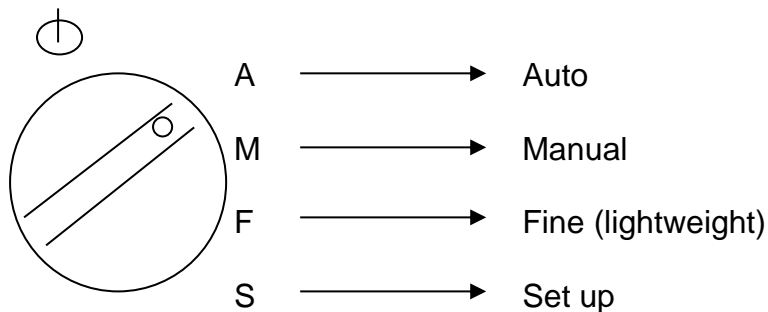

Setting up the Gallagher 810 Scale for a Racewell

S for set up

Draft Menu

Press select

Draft off? Press mode for 3 way drafting

Enter Draft limits

OK

Menu User Opt
Comm. – port 1 – drafter fast

OK

Back to A (auto) for testing

TE PARI PRODUCTS

NEW ZEALAND:
PO BOX 25, 9 ENDEAVOUR CRESCENT, OAMARU 9400.
Ph: +64 3 433 0077 Em: sales.nz@tepari.com
FREEPHONE 0800 837 274

AUSTRALIA:
44 RICKY WAY, EPPING 3076 VICTORIA.
Fx: 1800 669 205 Em: sales.au@tepari.com
FREEPHONE 1800 650 682

USA:
14250 JUDICIAL ROAD, BURNSVILLE, MN 55306, USA.
Em: sales.usa@tepari.com
FREEPHONE 800 315 0433